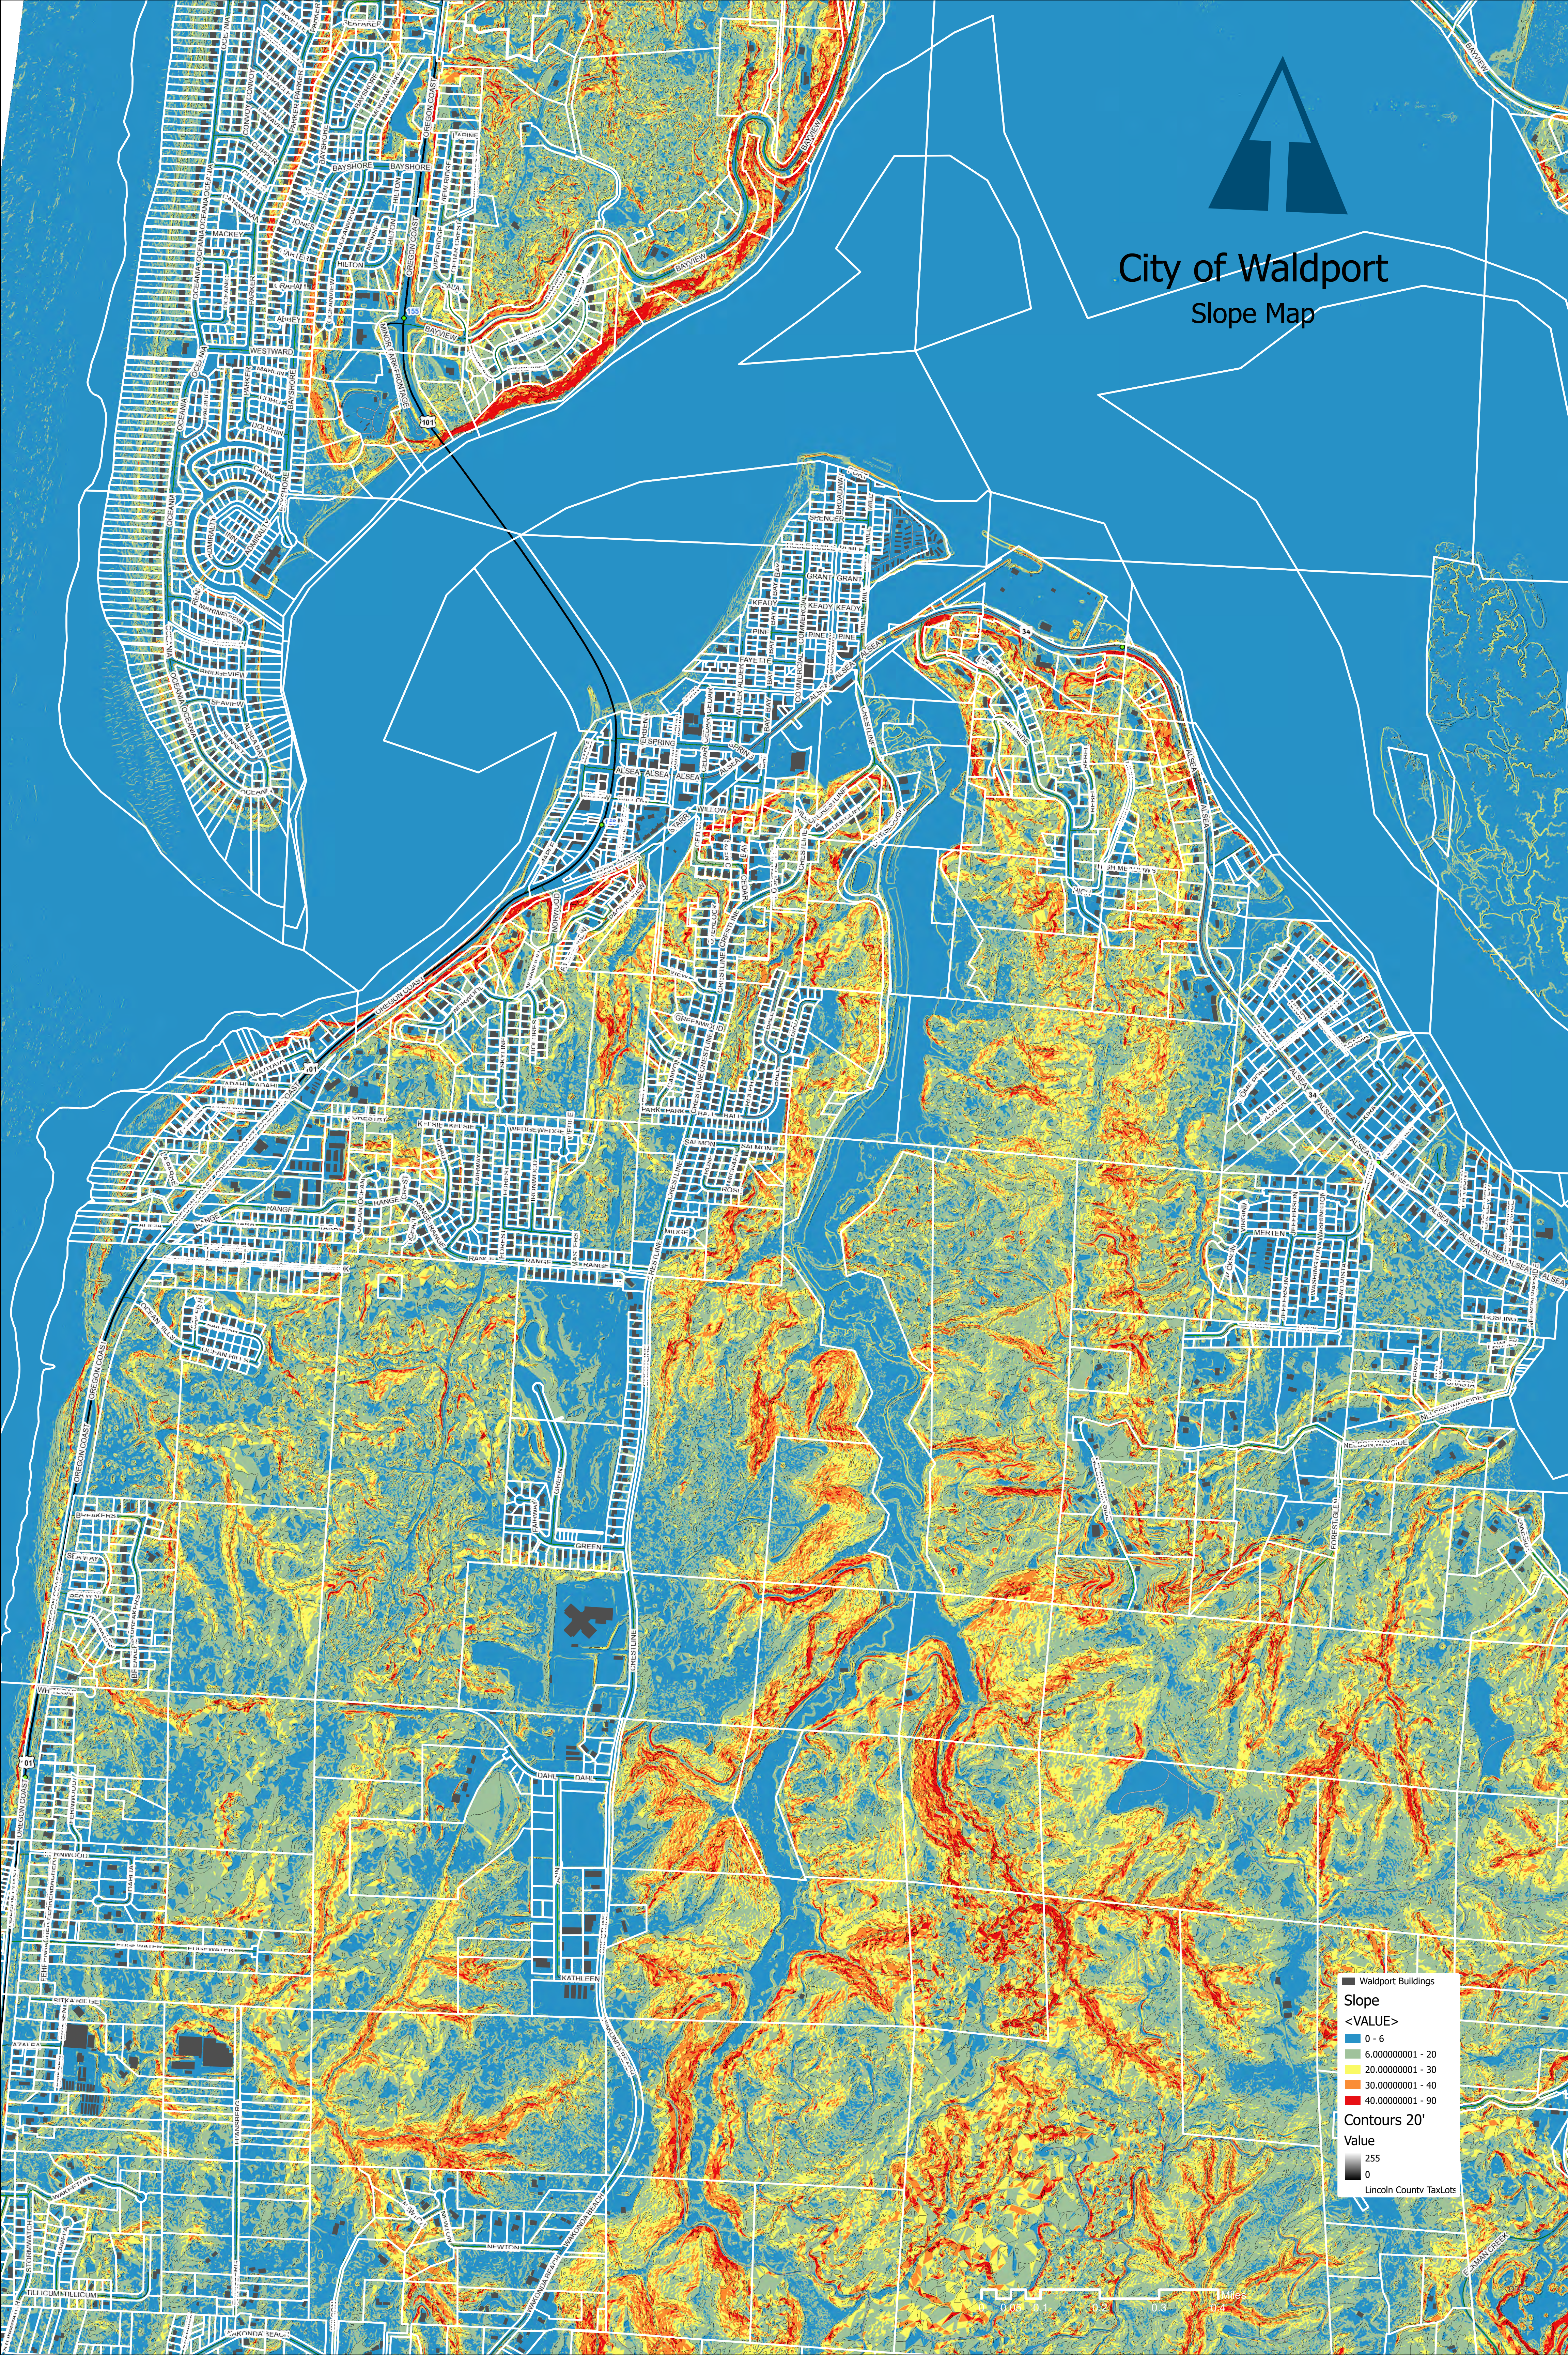

# City of Waldport

## Slope Map

■ Waldport Buildings

**Slope**  
<VALUE>

- 0 - 6
- 6.00000001 - 20
- 20.00000001 - 30
- 30.00000001 - 40
- 40.00000001 - 90

**Contours 20'**  
Value

- 255
- 0

Lincoln County Tax.Lots